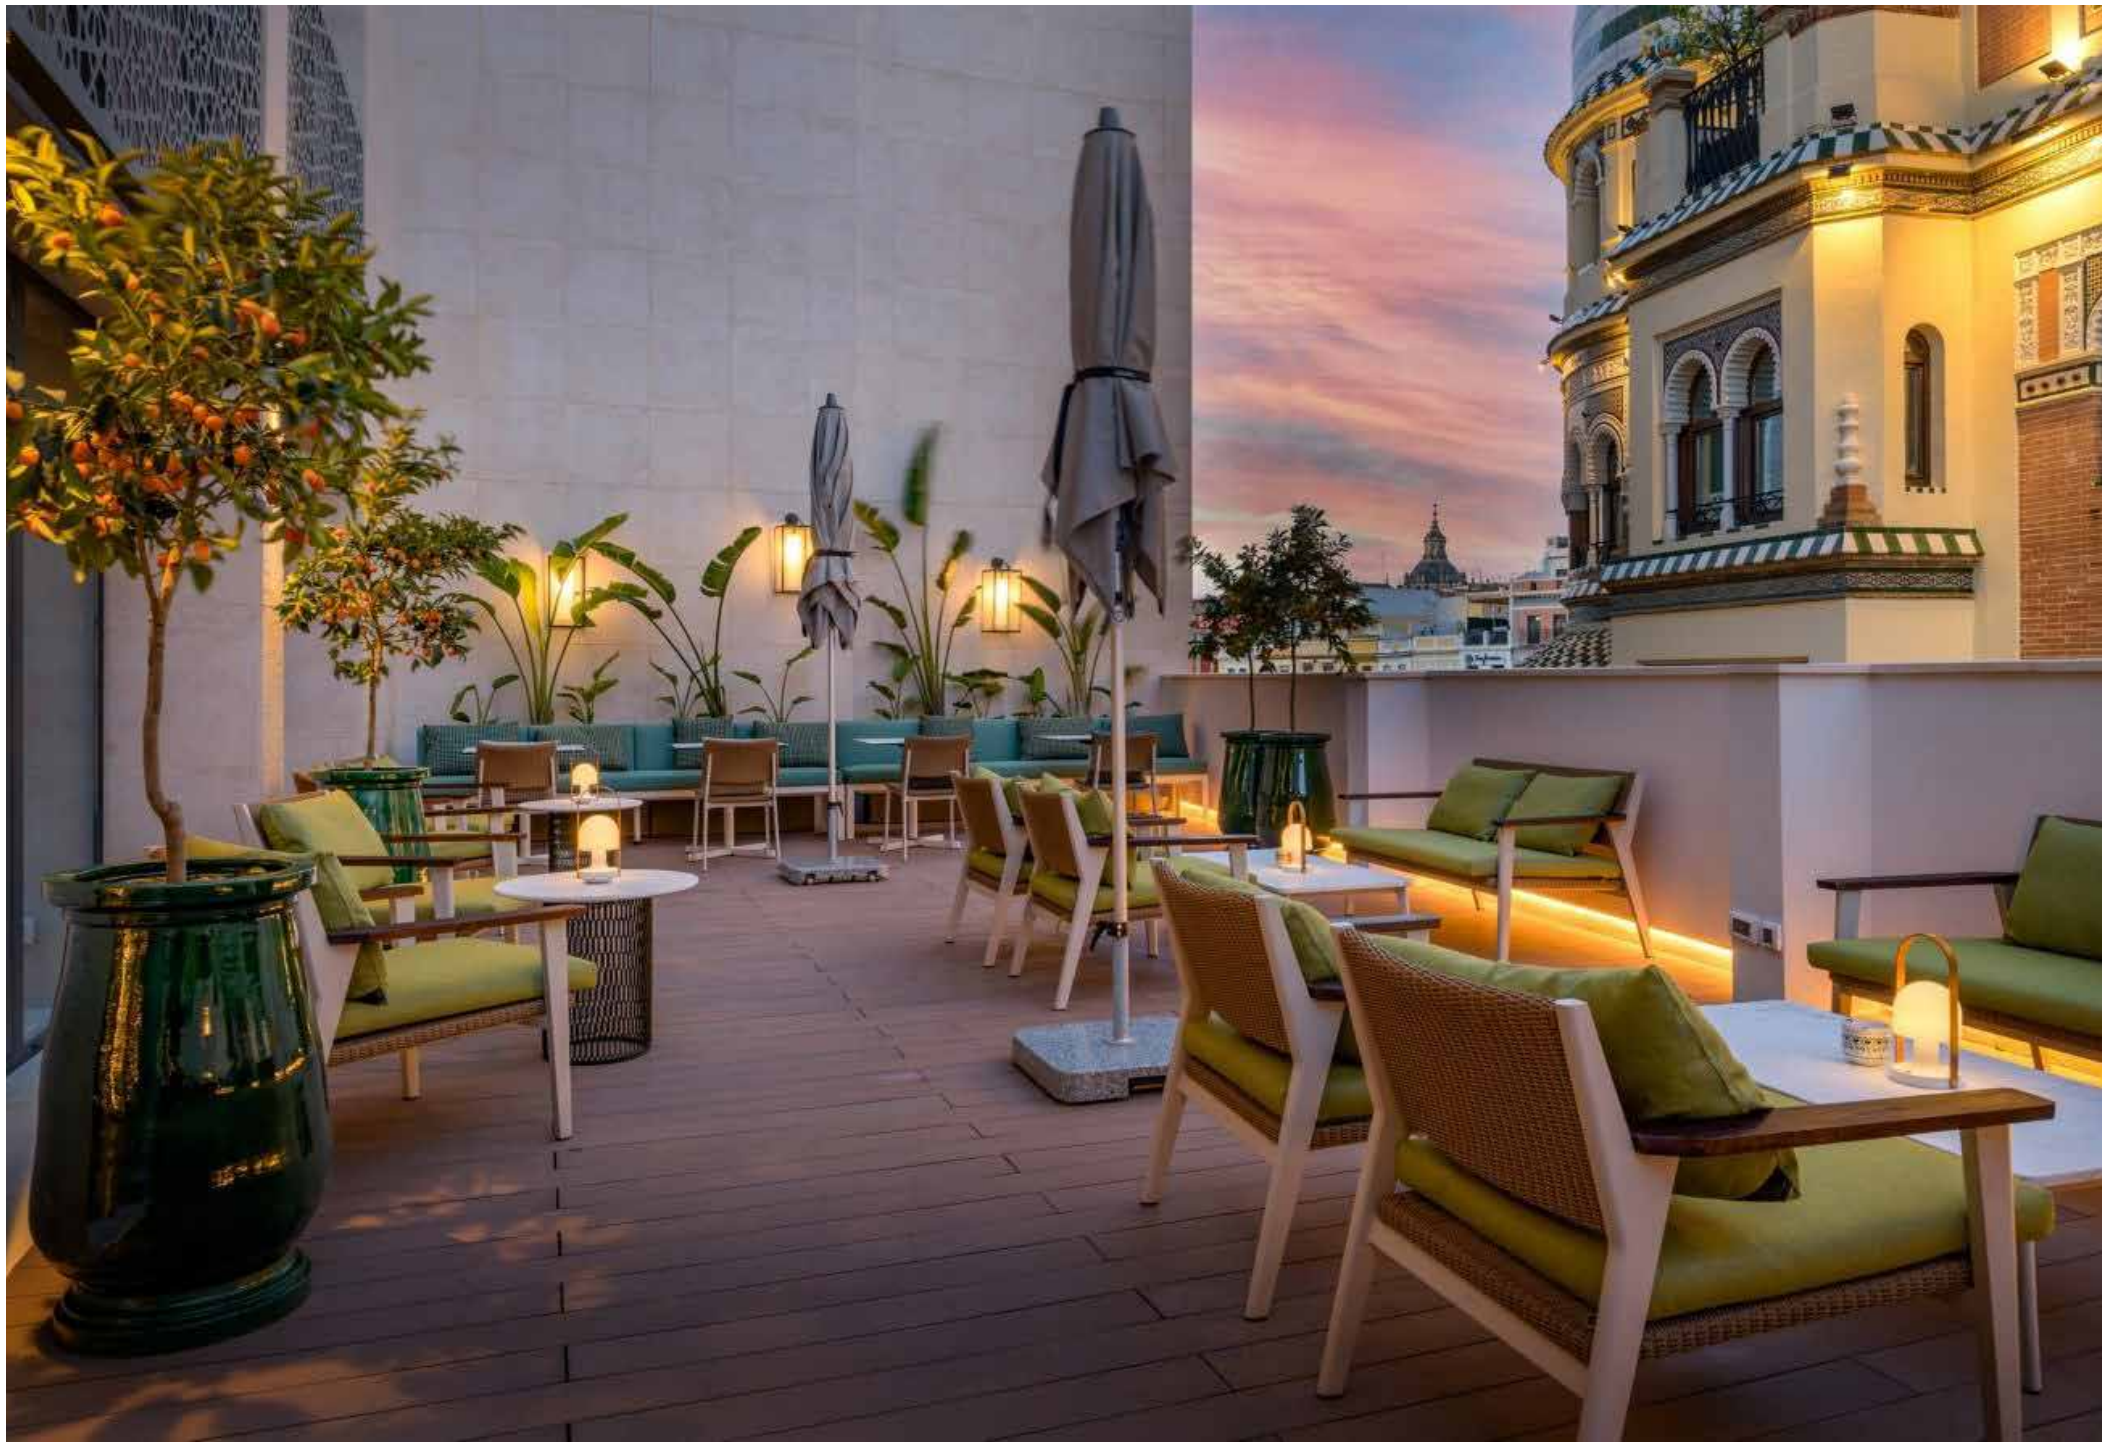

FOUR SEASONS

MADRID

LUXURY HOTEL

HACIENDA
SON ANTEM
—
AUTOGRAPH COLLECTION®
HOTELS

QUERENCIA
DE SEVILLA
—
AUTOGRAPH COLLECTIONSM
HOTELS

TRADITIONAL POTS OUTDOOR COLLECTION

43/7 131Ø x 100H
Opción: Sin Base / Option Without Bottom