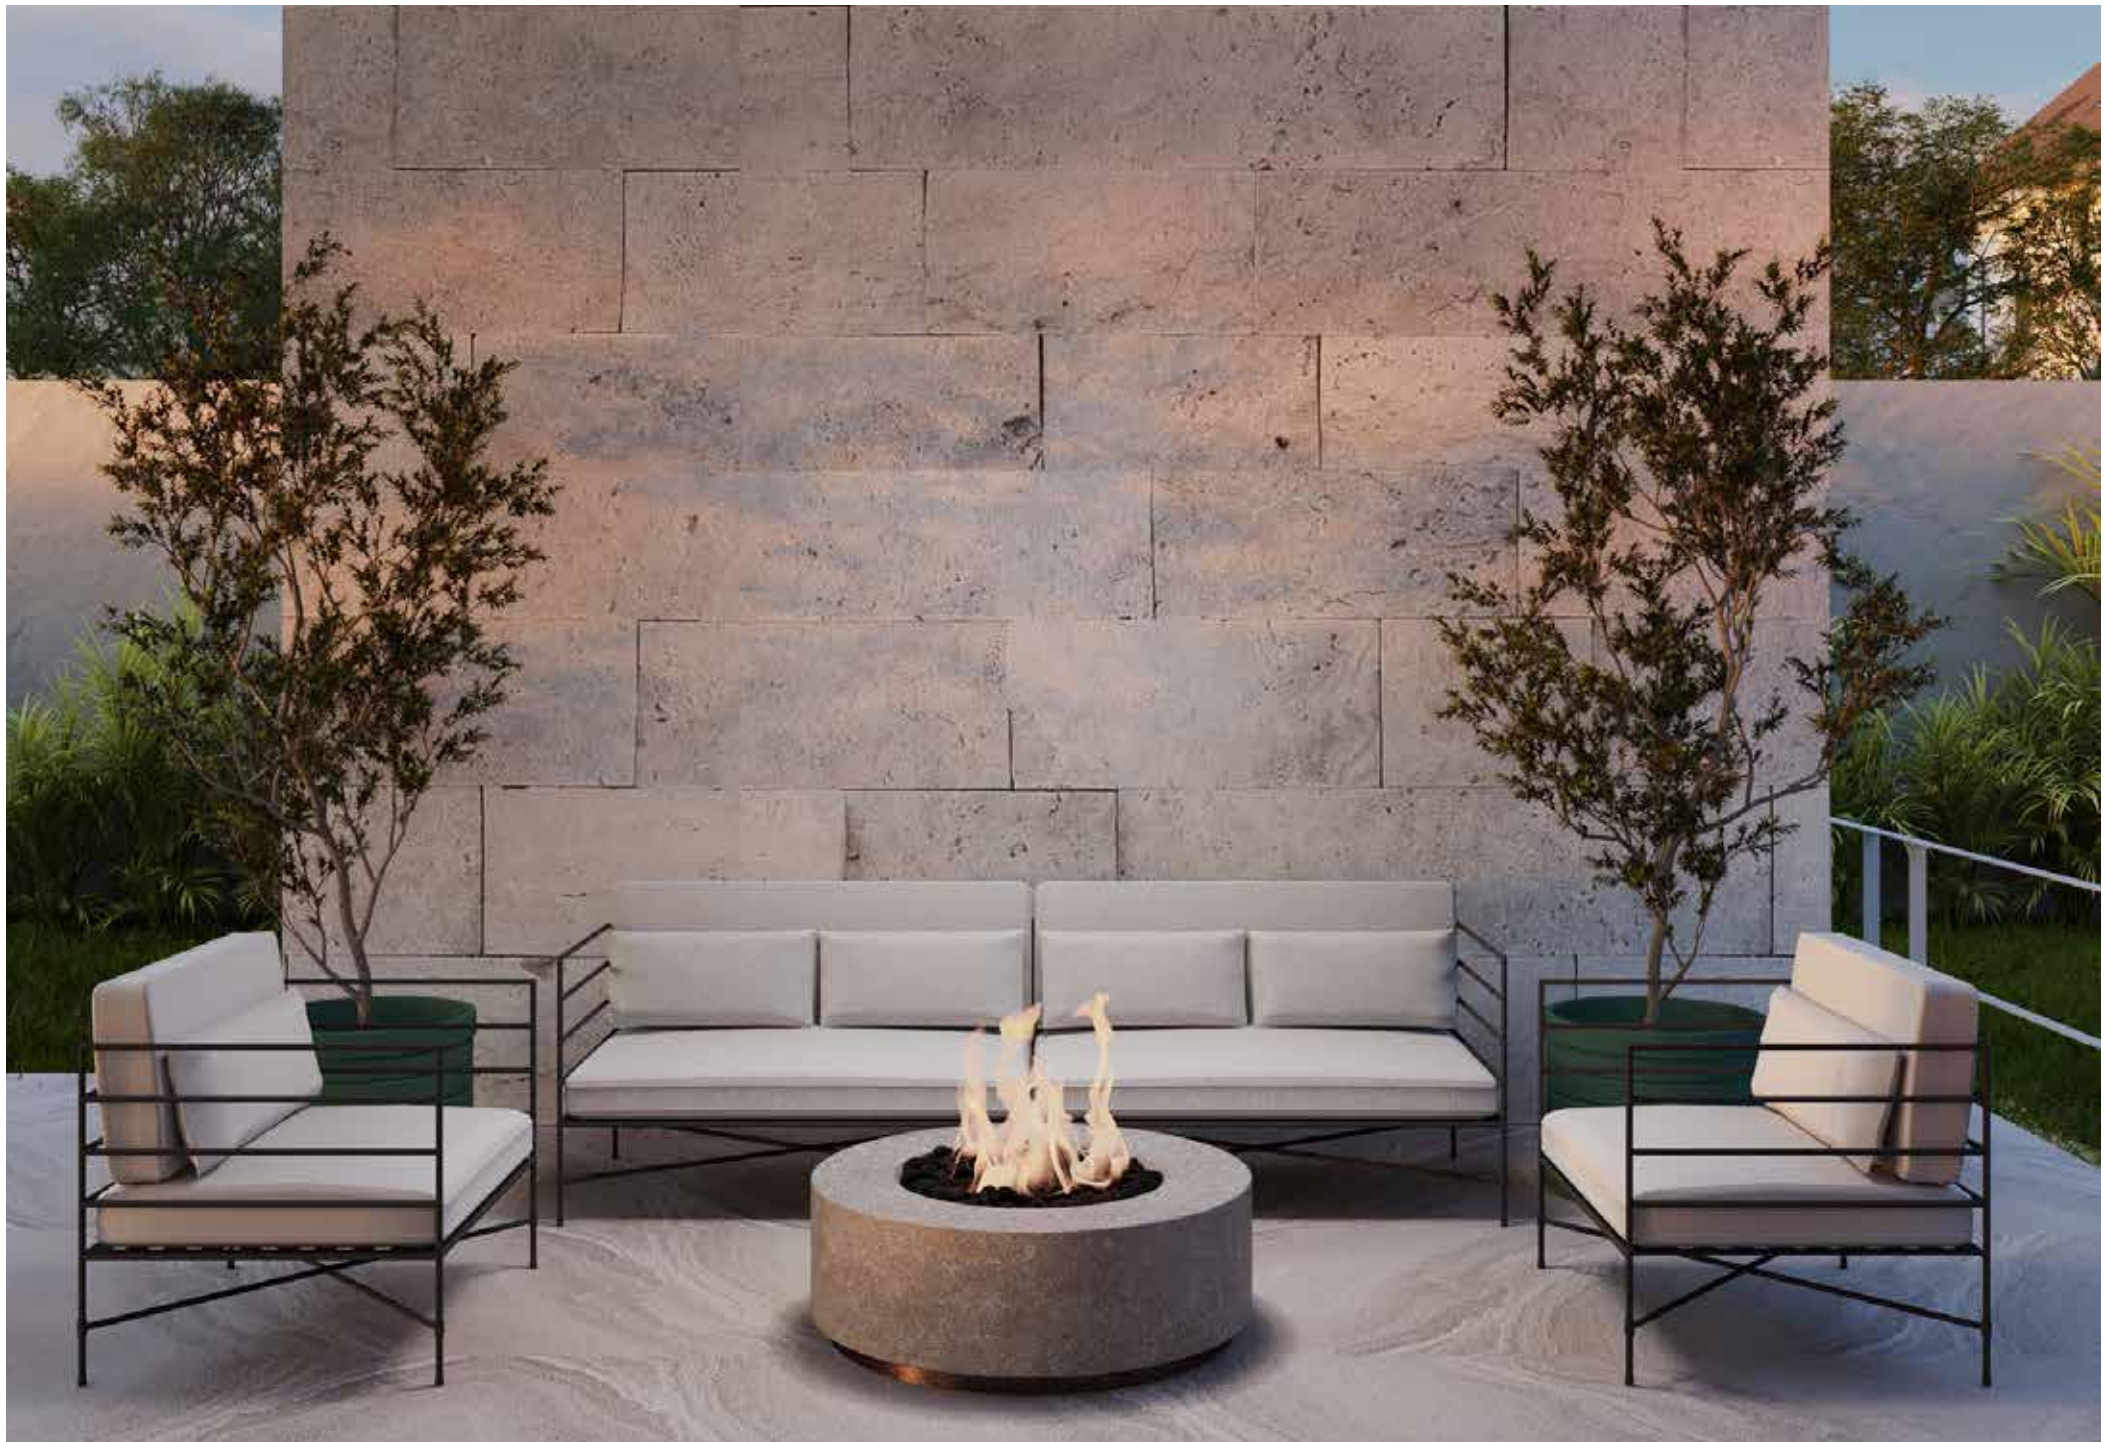

MANDARIN ORIENTAL
RITZ
MADRID

LOUNGE OUTDOOR COLLECTION

H 3082 435L x 65W x 98H (18,00m - x14 Cushions/Cojines)

H 30321 82L x 87W x 105H (4,00m)

H 30320 162L x 87W x 102H (8,00m)

LOUNGE OUTDOOR COLLECTION

H 3037 190L x 90W x 115H (8,00m)