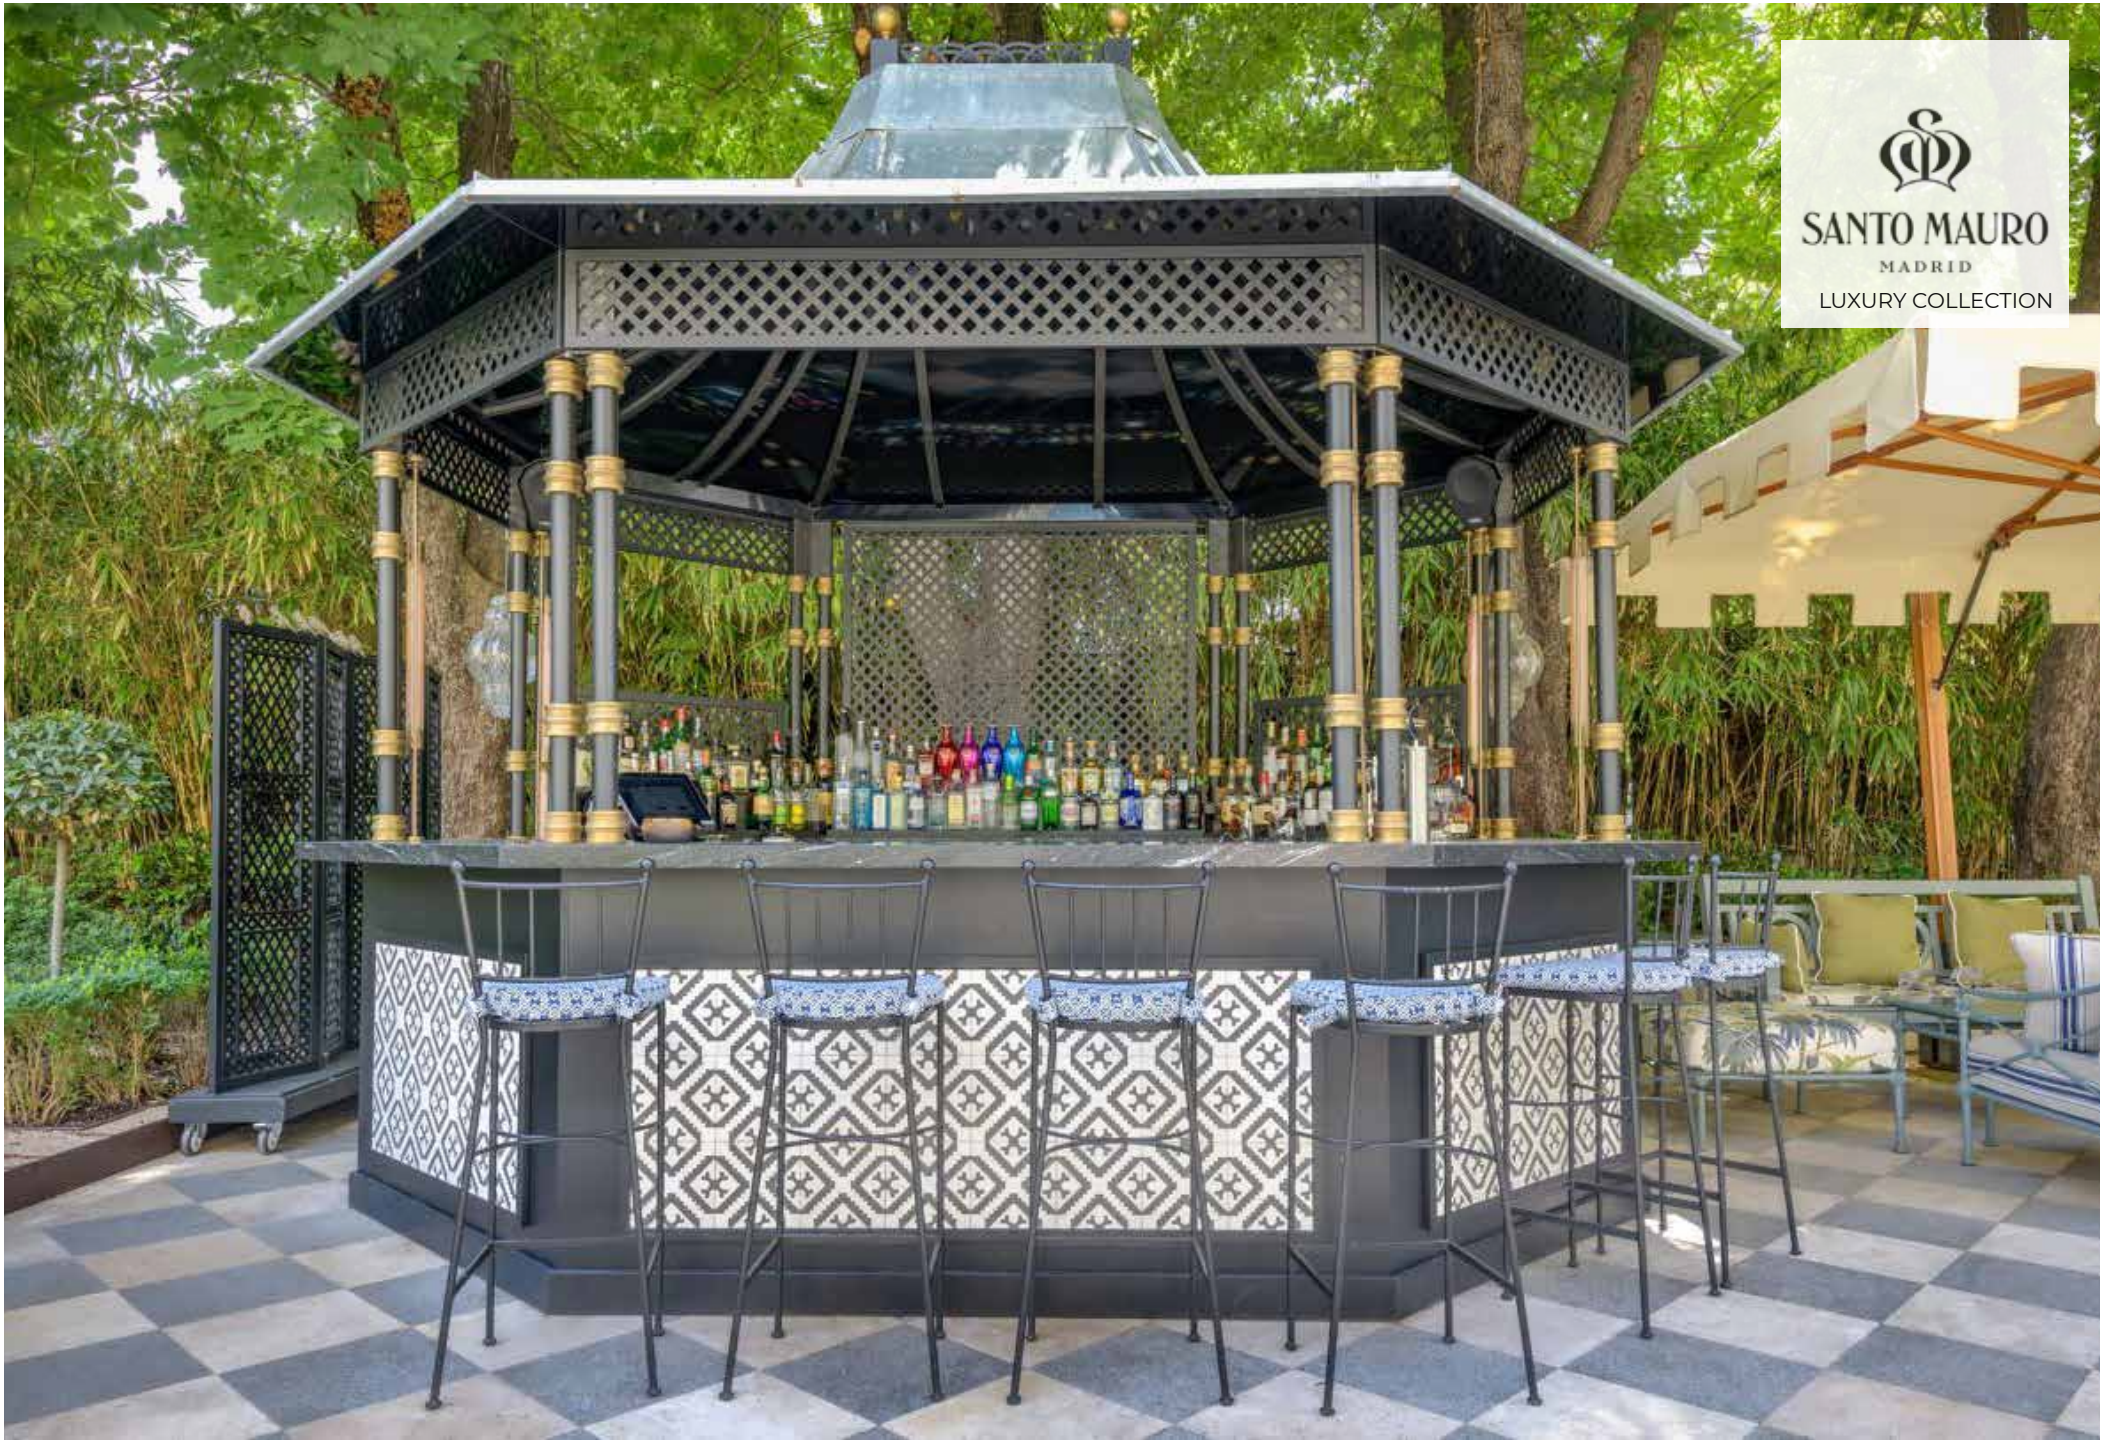

SANTO MAURO
MADRID
LUXURY COLLECTION