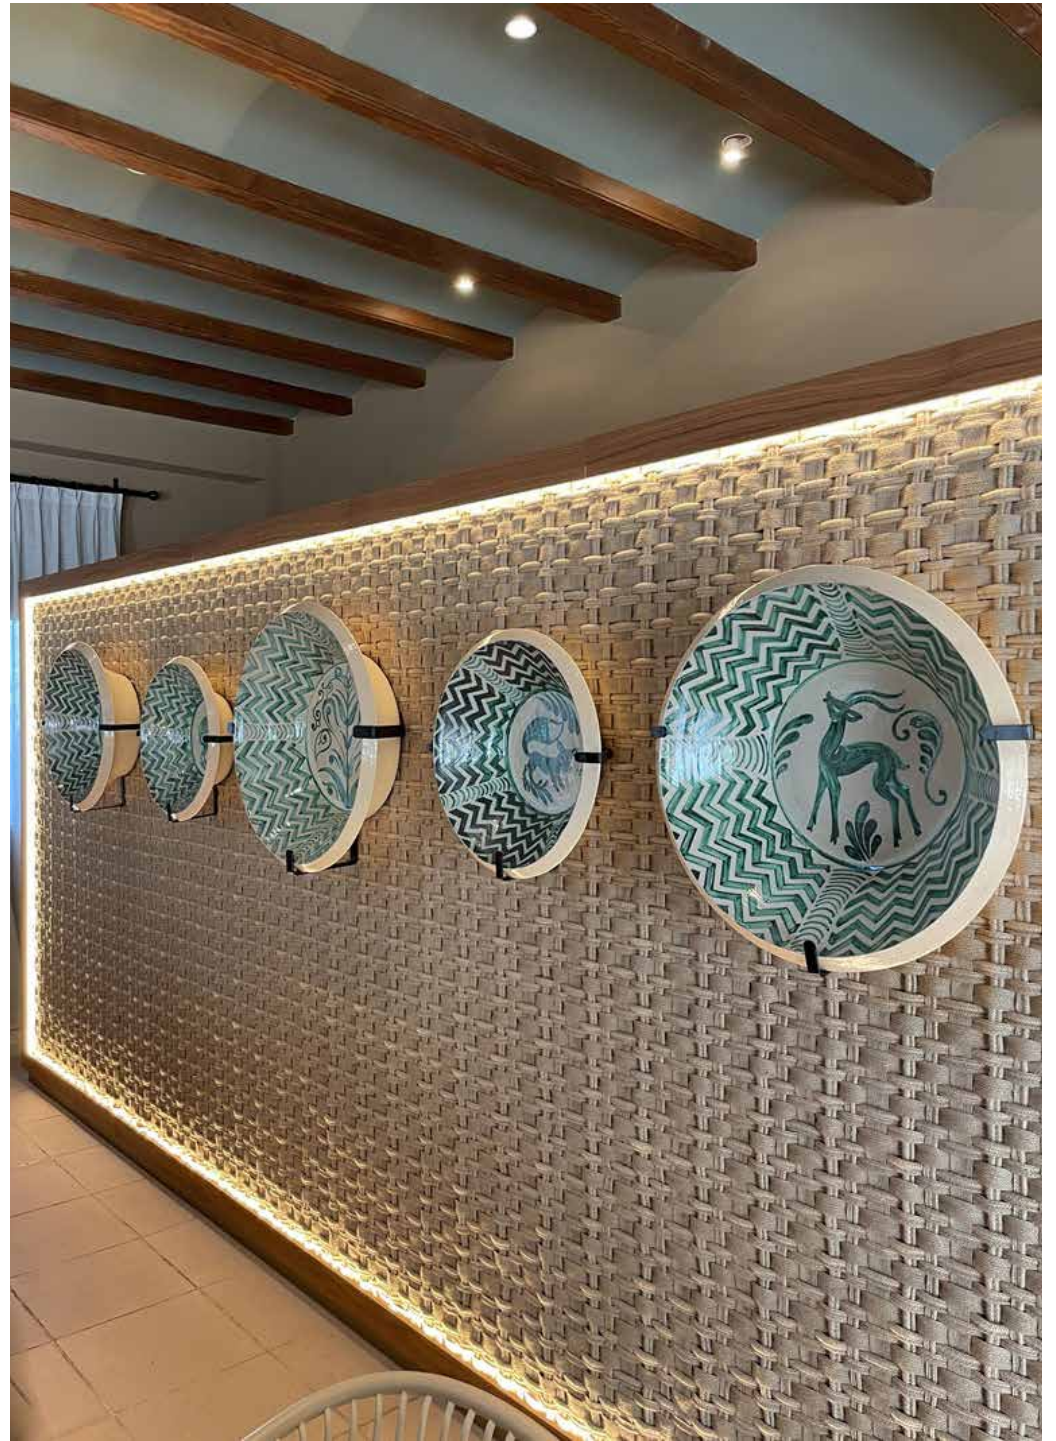

FOUR SEASONS

MADRID

LUXURY HOTEL

HACIENDA
SON ANTEM
—
AUTOGRAPH COLLECTION®
HOTELS

QUERENCIA
DE SEVILLA
—
AUTOGRAPH COLLECTIONSM
HOTELS

TRADITIONAL POTS OUTDOOR COLLECTION

43/7 131Ø x 100H
Opción: Sin Base / Option Without Bottom