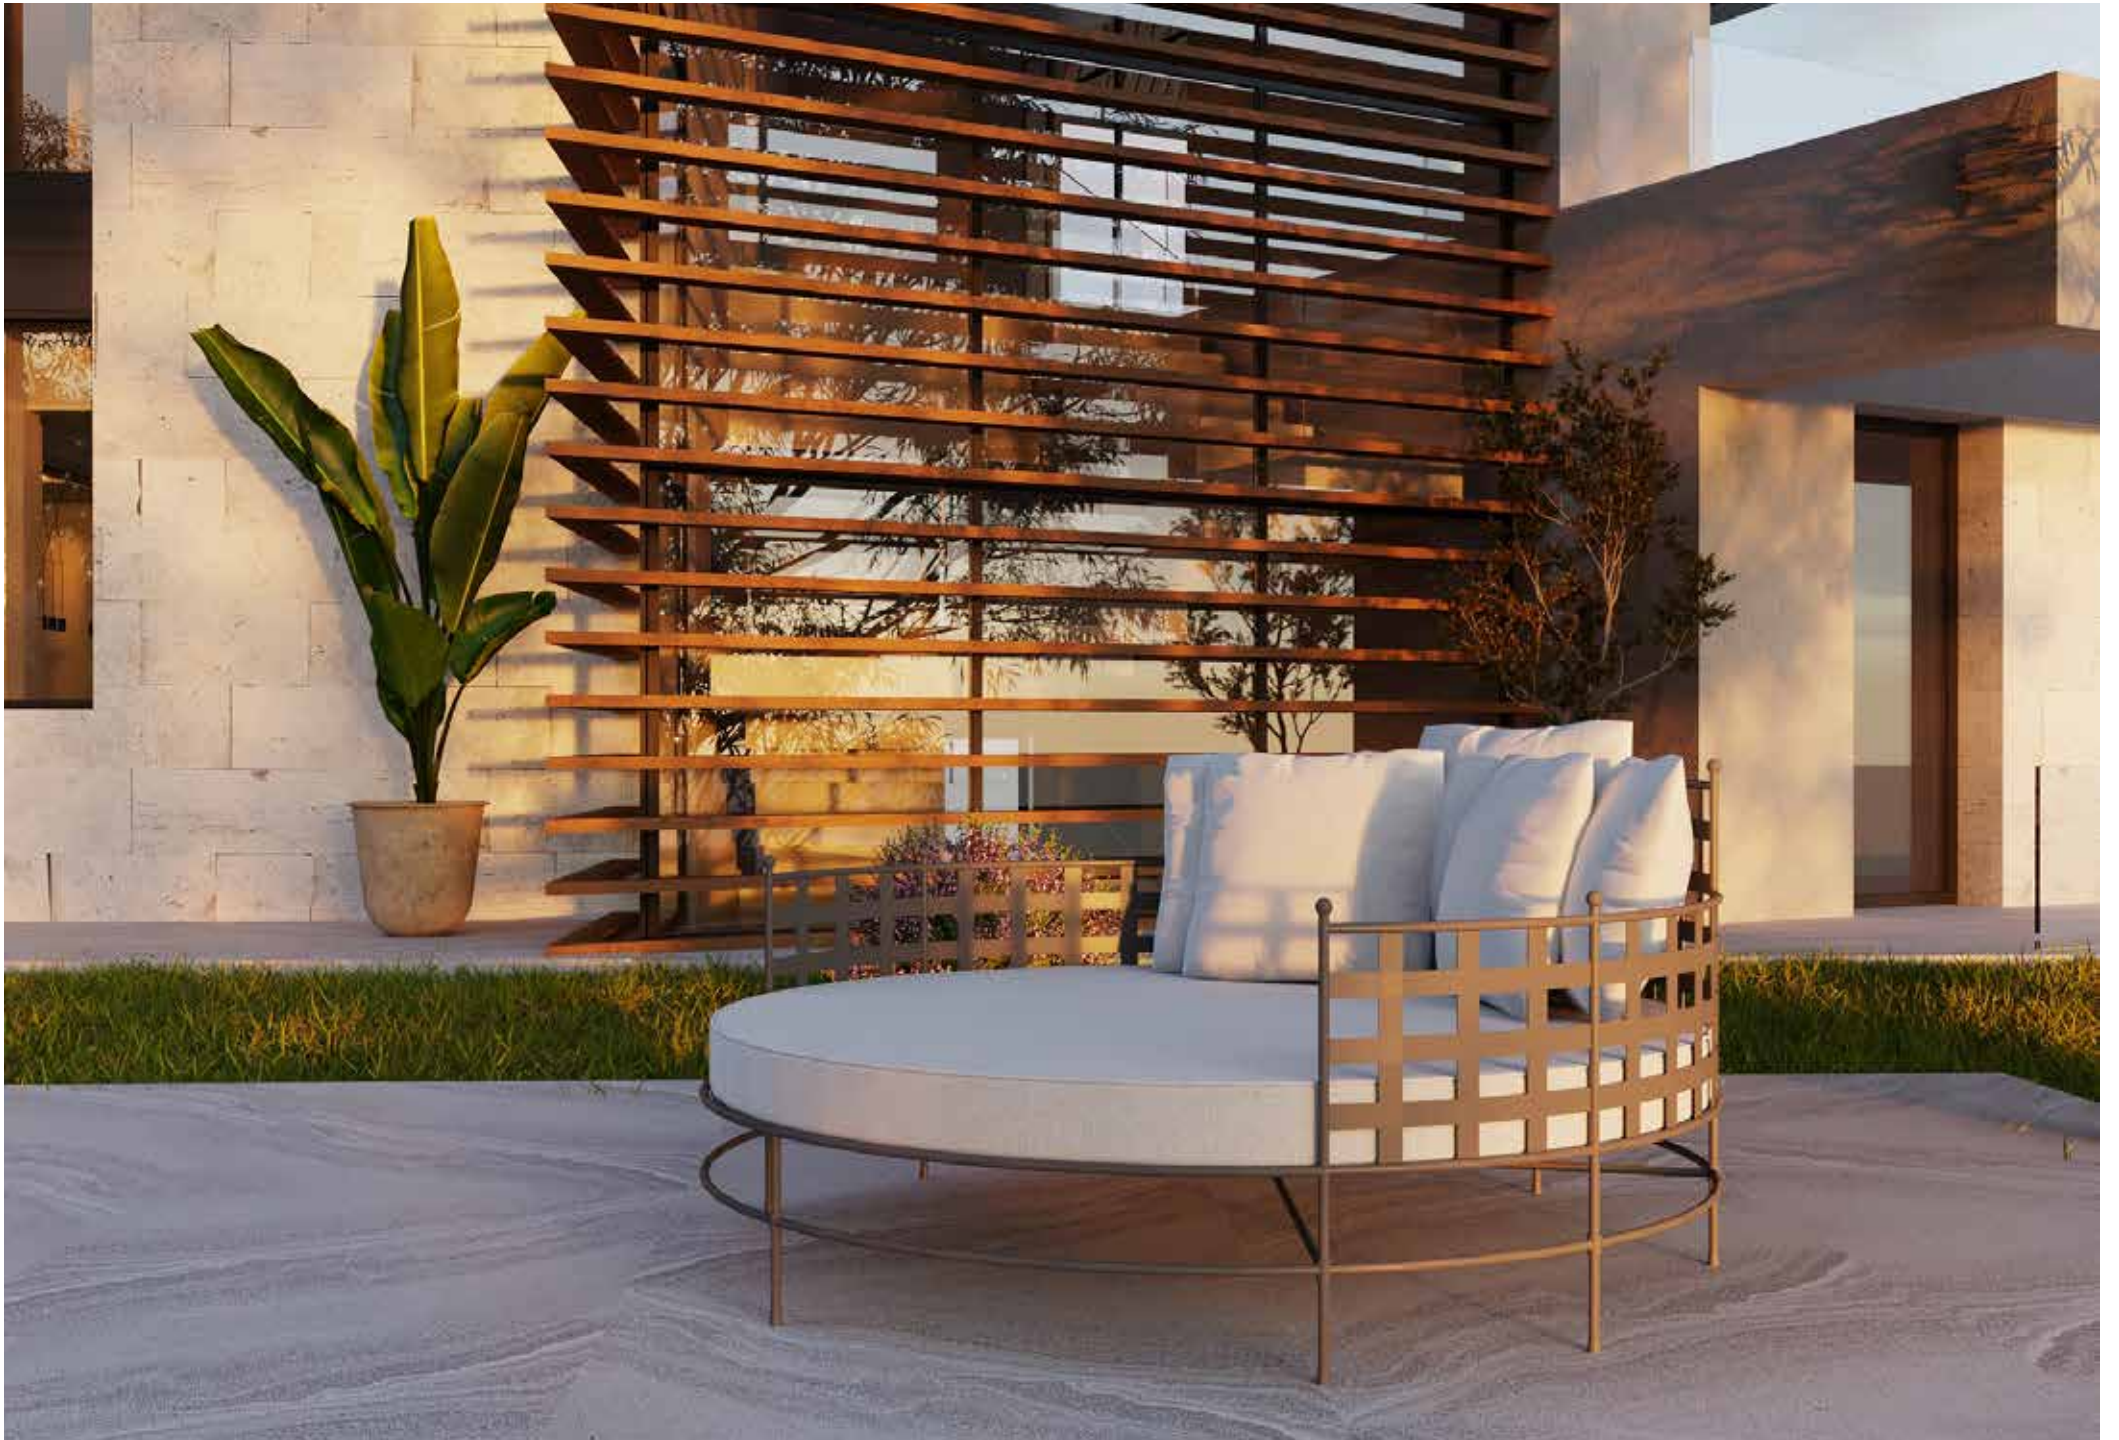

SUN LOUNGER & DAYBEDS OUTDOOR COLLECTION

H 3084 190L x 80W x 100H (4,50m)

H 3018 210L x 95W x 90H (6,00m)

H 30330 85L x 85W x 200H (4,50m)

H 30331 170Ø x 85H (7,00m)

DINING & BAR OUTDOOR COLLECTION

H 3010 47L x 50W x 103H (0,75m)